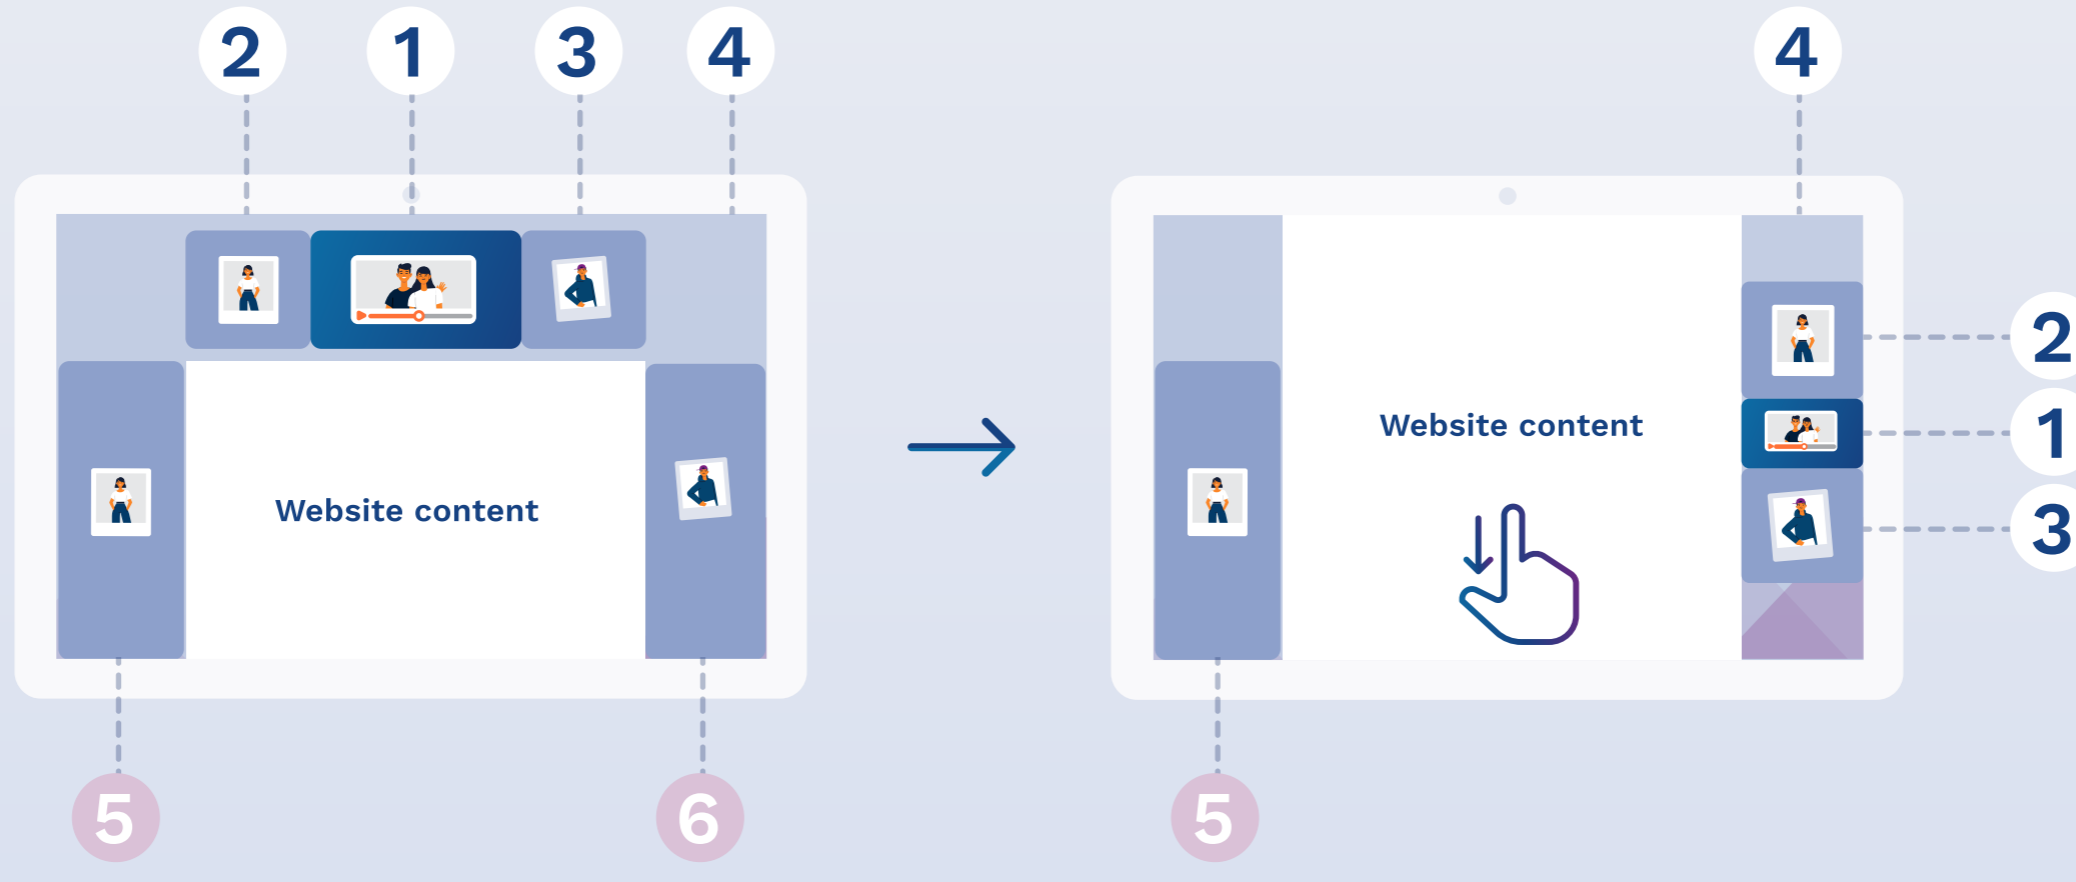

DYNAMIC BRANDING WALL SPECIFICATIONS

DESCRIPTION

The Dynamic Branding Wall is an advertising medium that surrounds the website over a large area. A video including branding elements (e.g. logo, claim or CTA) is placed in the eye-catching wideboard/billboard container. A background image surrounds the content of the website. Optionally, sidebar elements can be used that scale like a regular sidebar ad on the free areas to the left and right. This provides the opportunity for additional messages. When scrolling, the elements in the wideboard/billboard container can be moved to the right so that they remain in the user's visible area.

POSITIONING AND BEHAVIOUR

- 1 — Main Element
- 2 — Side Element 1
- 3 — Side Element 2
- 4 — Background Element
- 5 — Sitebar Left (optional)
- 6 — Sitebar Right (optional)

SPECIFICATIONS FOR DATA DELIVERY

Or contact us directly and we will help you create images and animations.

.PsD Layout Template

Positioning of the Main Element (above the website):

Positioning of the Main Element (after scrolling):

Depending on individual needs and preferences, there may be different variations of the positions.

DIMENSIONS

Before scrolling:

After scrolling:

You can choose which elements you want to display before and after scrolling. There is also the option to display additional sitebars after scrolling.

Delivery of data via conventional download services.