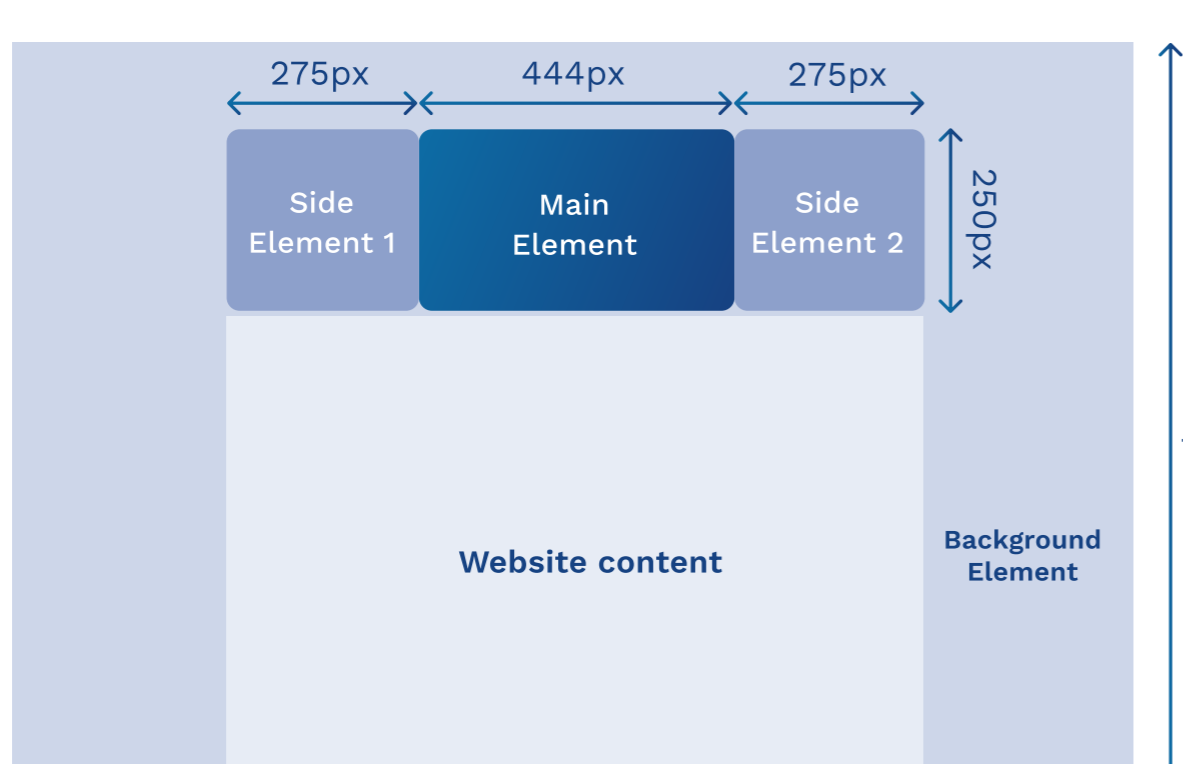

DYNAMIC BRANDING WALL SPECIFICATIONS

DESCRIPTION

The Dynamic Branding Wall is an advertising medium that surrounds the website over a large area. A video including branding elements (e.g. logo, claim or CTA) is placed in the eye-catching wideboard/billboard container. A background image surrounds the content of the website. Optionally, sidebar elements can be used that scale like a regular sidebar ad on the free areas to the left and right. This provides the opportunity for additional messages. When scrolling, the elements in the wideboard/billboard container can be moved to the right so that they remain in the user's visible area.

Or contact us directly and we will help you create images and animations.

.PsD Layout Template

Positioning of the Main Element (above the website):

Positioning of the Main Element (after scrolling):

Depending on individual needs and preferences, there may be different variations of the positions.

DIMENSIONS

Before scrolling:

After scrolling:

You can choose which elements you want to display before and after scrolling. There is also the option to display additional sitebars after scrolling.

Delivery of data via conventional download services.