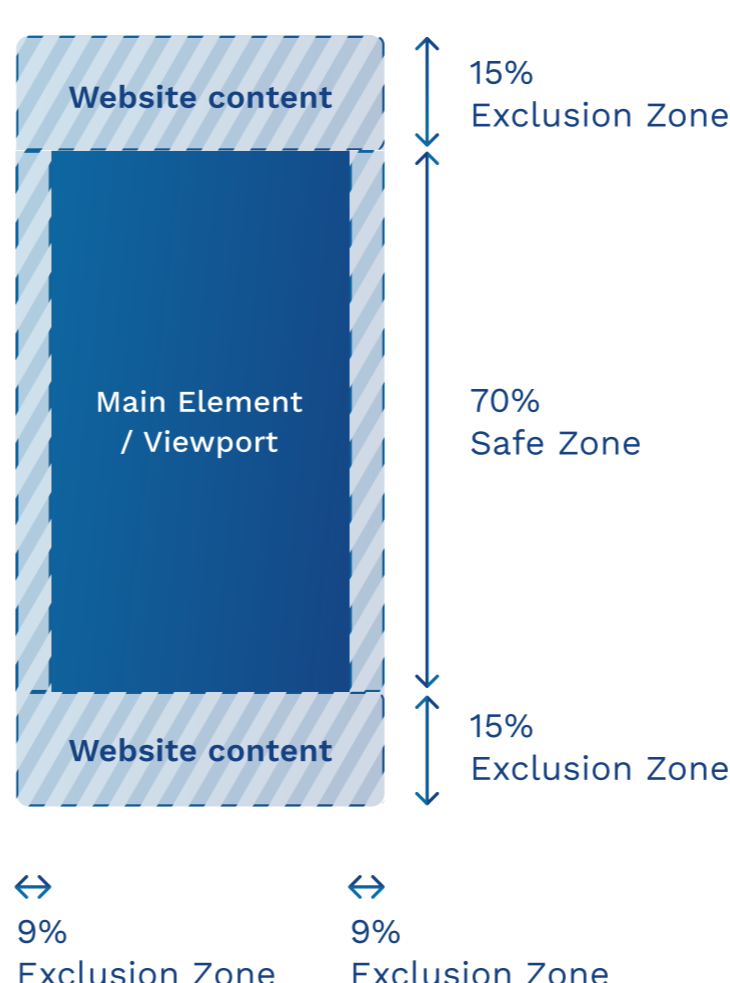

## DESCRIPTION

The Midscroll Ad is placed between the content of the website. When scrolling down, the ad is revealed unobtrusively, with the visible area (Viewport) navigating over the ad in a playful way.

### ANIMATED

[Preview](#)

Component	File Format	Info	Comment

## DIMENSIONS

### Guidelines for Viewport and Safe Zone:

The ad fills the entire width and height of the screen. The visible area (Viewport) is 70%. Therefore, a section of 70% of the ad is visible at any given time.. Important elements (text, logos, CTAs, etc.) are to be placed in the Safe Zone.